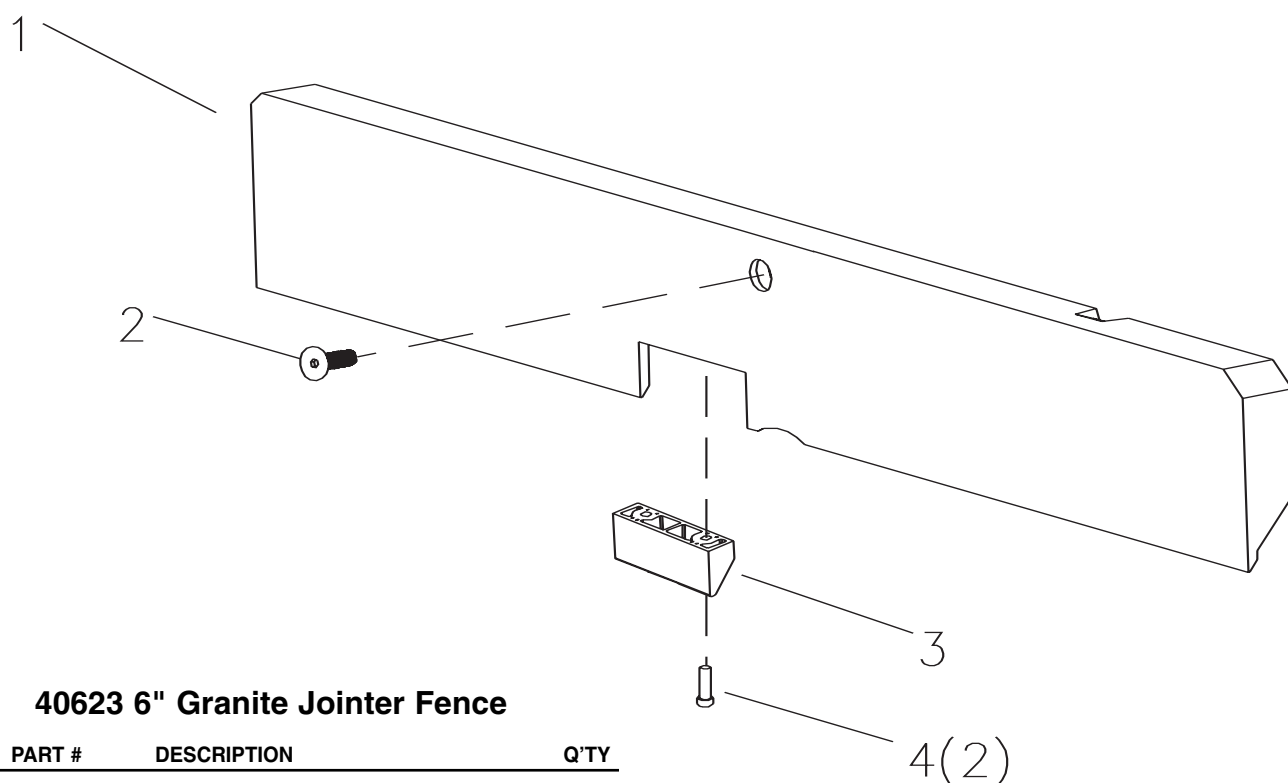

INSTRUCTION SHEET

40615G 6" Granite Deluxe WB Jointer

40623 6" Granite Jointer Fence

REF NO.	PART #	DESCRIPTION	Q'TY
1	OR74204	FENCE	1
2	OR94393	SCR FLAT HD 5/16-18 X 1-5/8"	1
3	OR74205	PROTECTION BLOCK	1
4	OR95109	SCR HEX SOC HD M6 X 15mm	2