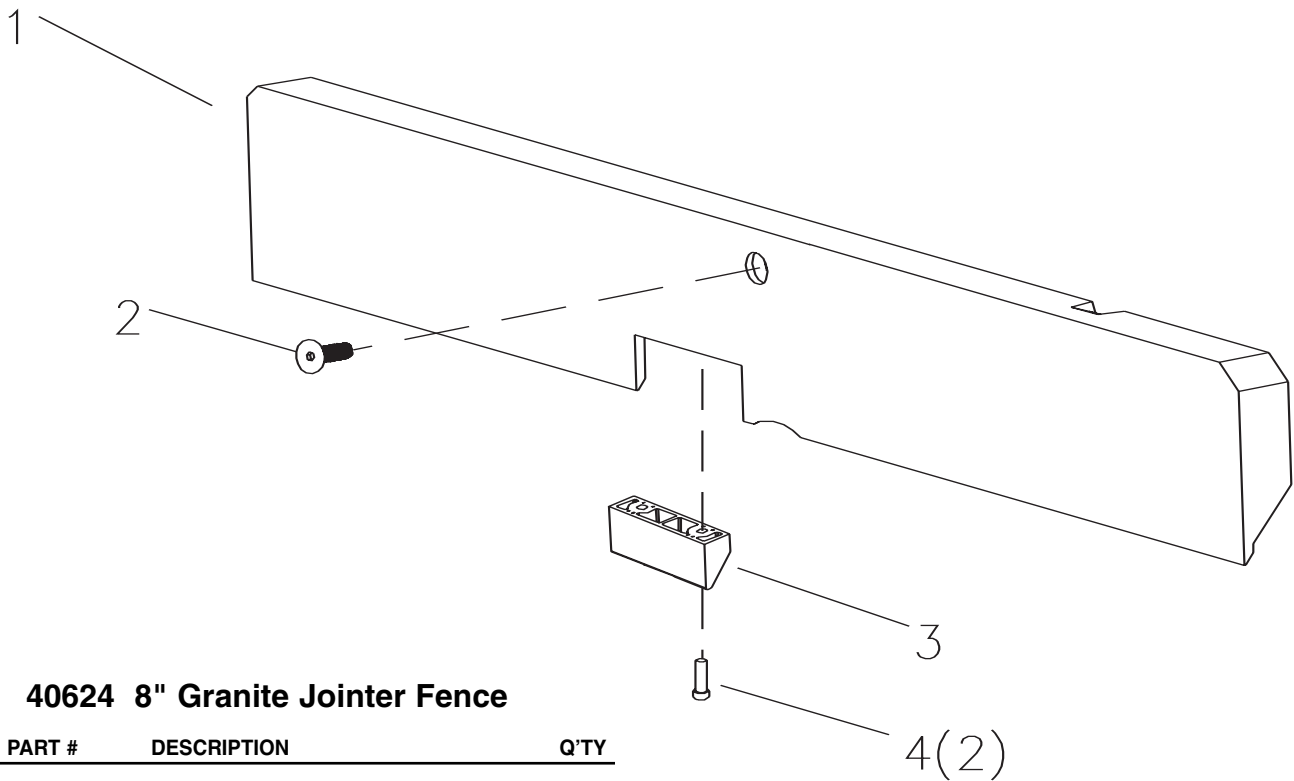

INSTRUCTION SHEET

40620G 8" Granite Deluxe WB Jointer

40624 8" Granite Jointer Fence

REF NO.	PART #	DESCRIPTION	Q'TY
1	OR74206	FENCE	1
2	OR94393	SCR FLAT HD 5/16-18 X 1-5/8"	1
3	OR74205	PROTECTION BLOCK	1
4	OR95109	SCR HEX SOC HD M6 X 15mm	2