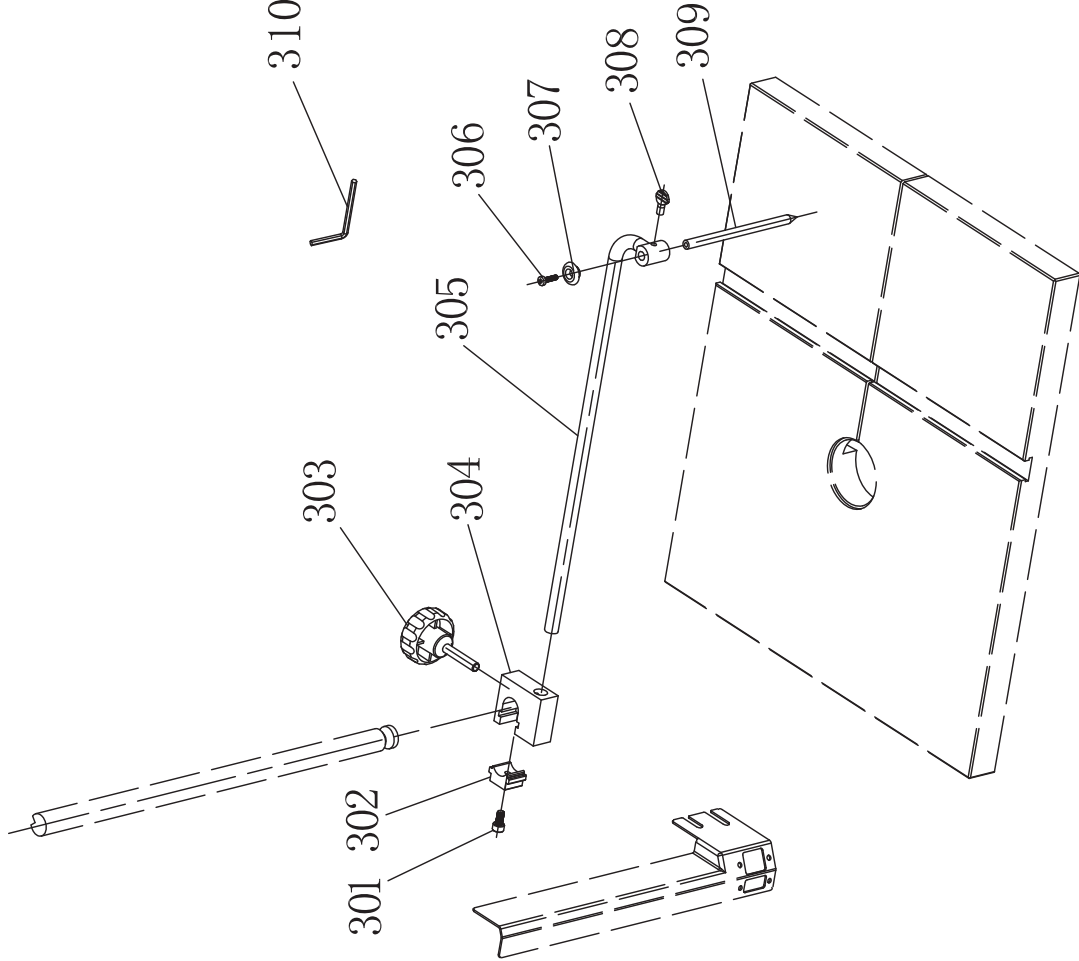

CIRCLE CUTTING ASSEMBLY

Circle Cutting Attachment Part List

NO.	DESCRIPTION	QTY.
301	HEX SOC HD SCR M6x16 mm OR93951	1
302	SLIDE BLOCK SC10872	1
303	LOCK KNOB OR72490	1
304	HEX HD SCREW M8x60 mm SC80740	1
304	SLIDE BASE SC10873	1
305	SLIDE ROD SC10874	1
306	PAN HD SCR M4X12 mm SC80739	1
307	STOPPING KNOB SC10875	1
308	THUMB SCREW II (M6x10 mm) OR73558	1
309	DRAWING PIN SC10876	1
310	HEX WRENCH 5mm OR93547	1
311	CARTON BOX (not shown) SC76100	1
312	PART PACK BAG (not shown)	2
313	PLASTIC BAG (not shown)	1