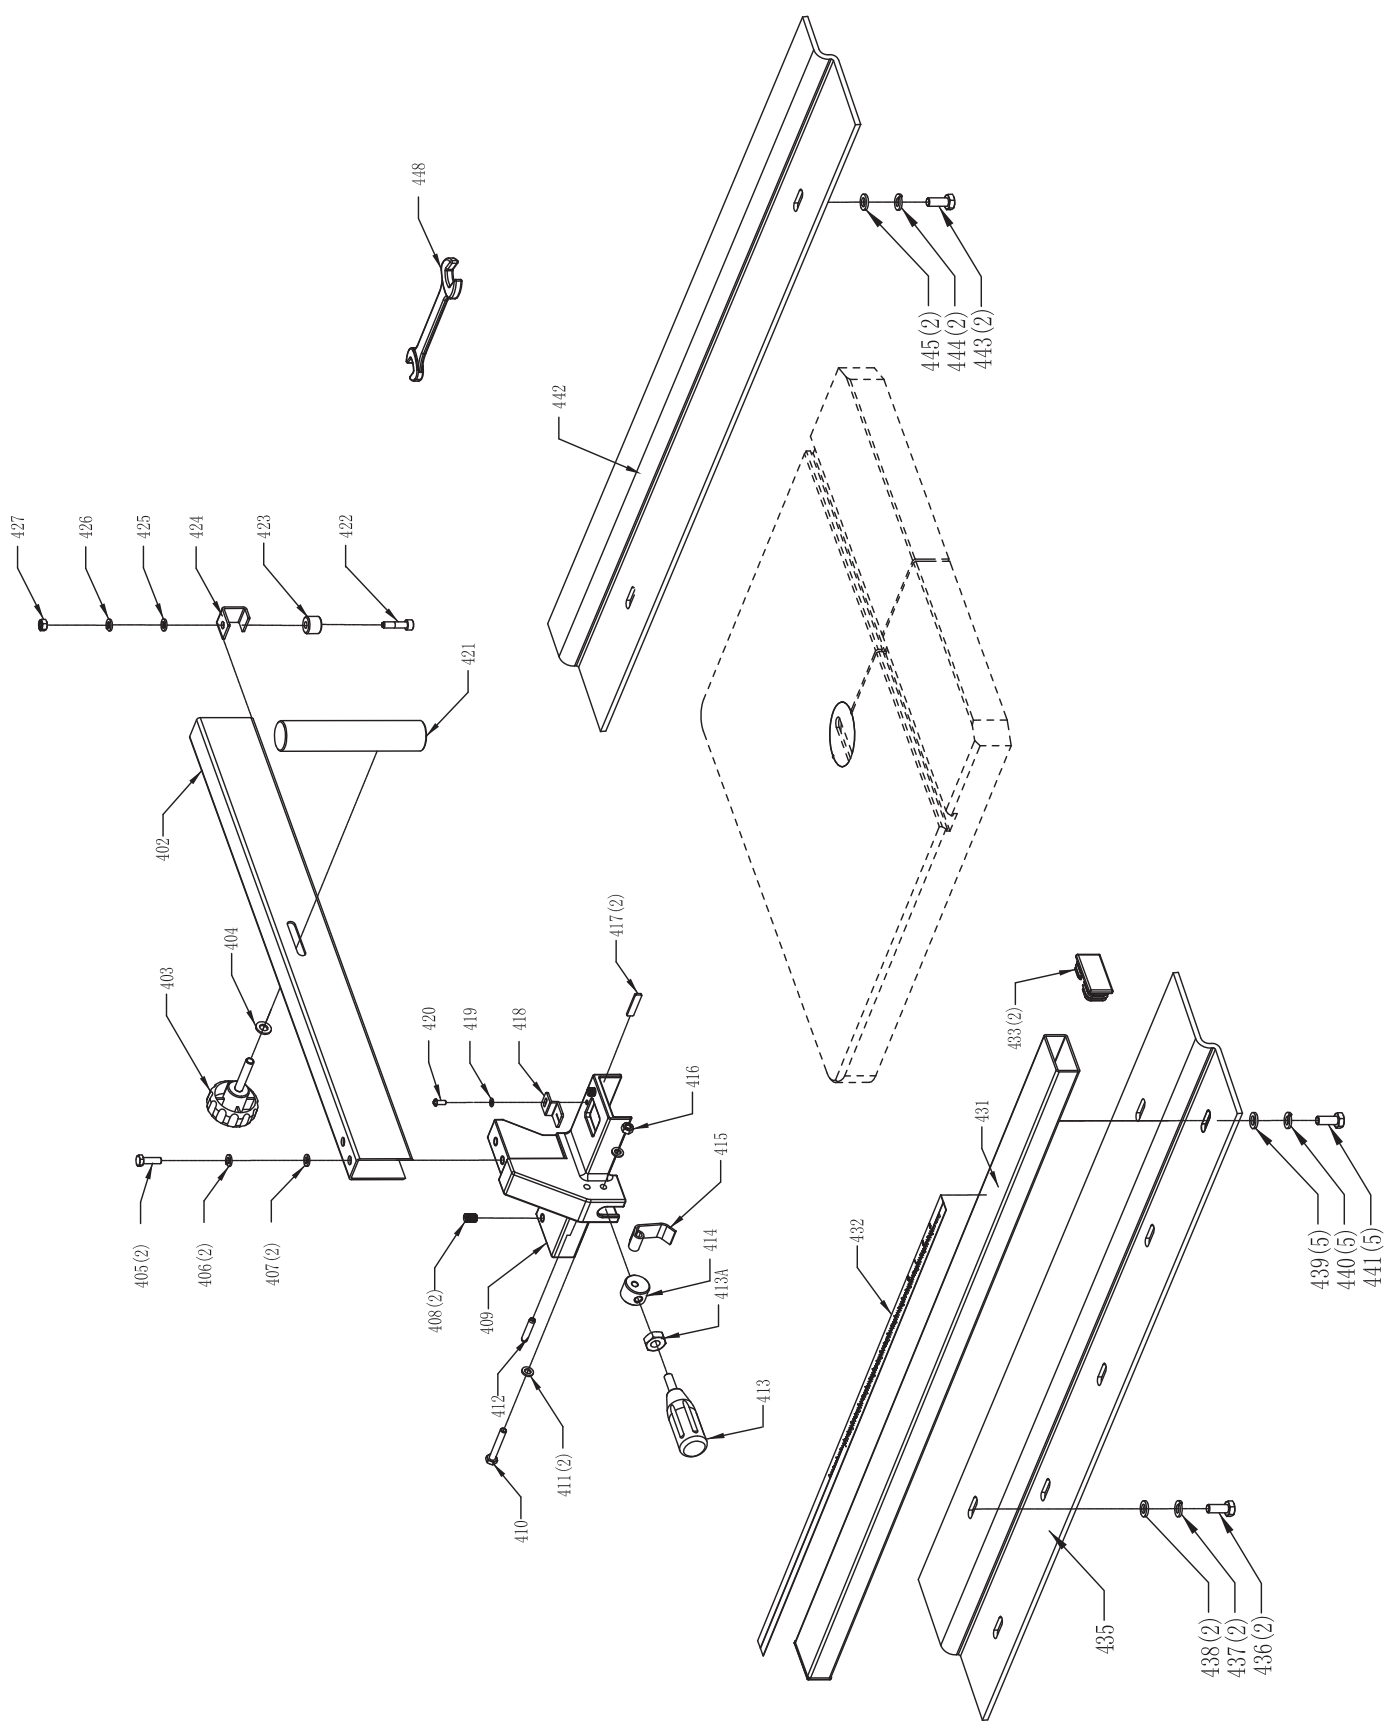

FENCE ASSEMBLY DIAGRAM

Fence Assembly Part List

*Note: No. 401-427 FENCE BODY ASSEMBLY OR72489

NO.	DESCRIPTION	QTY.
401	FENCE/RAIL ASSEMBLY SC90034	1
402	FENCE OR72492	1
403	M8 LOCK KNOB OR72490	1
404	FLAT WASHER M8 OR90311	1
405	HEX HEAD SCREW M8x25 mm OR92735	2
406	SPRING WASHER M8 OR90248	2
407	FLAT WASHER M8 OR90311	2
408	NYLON SET SCREW M8x16 mm SC80442	2
409	FENCE BODY OR72501	1
410	HEX HD SCREW M6x40 OR92723	1
411	FLAT WASHER M6 OR90529	2
412	SPRING PIN 6x30 mm OR93376	1
413	FENCE LOCK HANDLE OR72500	1
413A	HEX NUT M8 OR90307	1
414	CAM OR72499	1
415	CLAMP OR72498	1
416	HEX FLANGE NUT M6 OR95206	1
417	SLIDE PAD/WASHER OR72497	2
418	CURSOR/POINTER OR72496	1
419	FLAT WASHER M4 OR90431	1

420	PAN HEAD SCREW M4X10 mm OR91774	1
421	RESAW POST OR72495	1
422	HEX SOC SCREW M6x25 mm OR93936	1
423	PAD OR72494	1
424	REAR HOOK OR72493	1
425	FLAT WASHER M6 OR90529	1
426	SPRING WASHER M6 OR90502	1
427	HEX NUT M6 OR90235	1
431	GUIDE RAIL/GUIDE OR72523	1
432	SCALE OR72525	1
433	END COVER/CAPS OR72519	2
435	FRONT RAIL OR74268	1
436	HEX HEAD SCREW M6x25 mm SC80426	2
437	SPRING WASHER M6 OR90502	2
438	FLAT WASHER M6 OR90529	2
439	FLAT WASHER M6 OR90529	5
440	SPRING WASHER M6 OR90502	5
441	HEX HEAD SCREW M6x14 mm SC80426	5
442	REAR RAIL OR74269	1
443	HEX HEAD SCREW M6x14 mm OR90502	2
444	SPRING WASHER M6 OR90502	2
445	FLAT WASHER M6 OR90529	2
448	OPEN WRENCH 10x12 mm OR74494	1