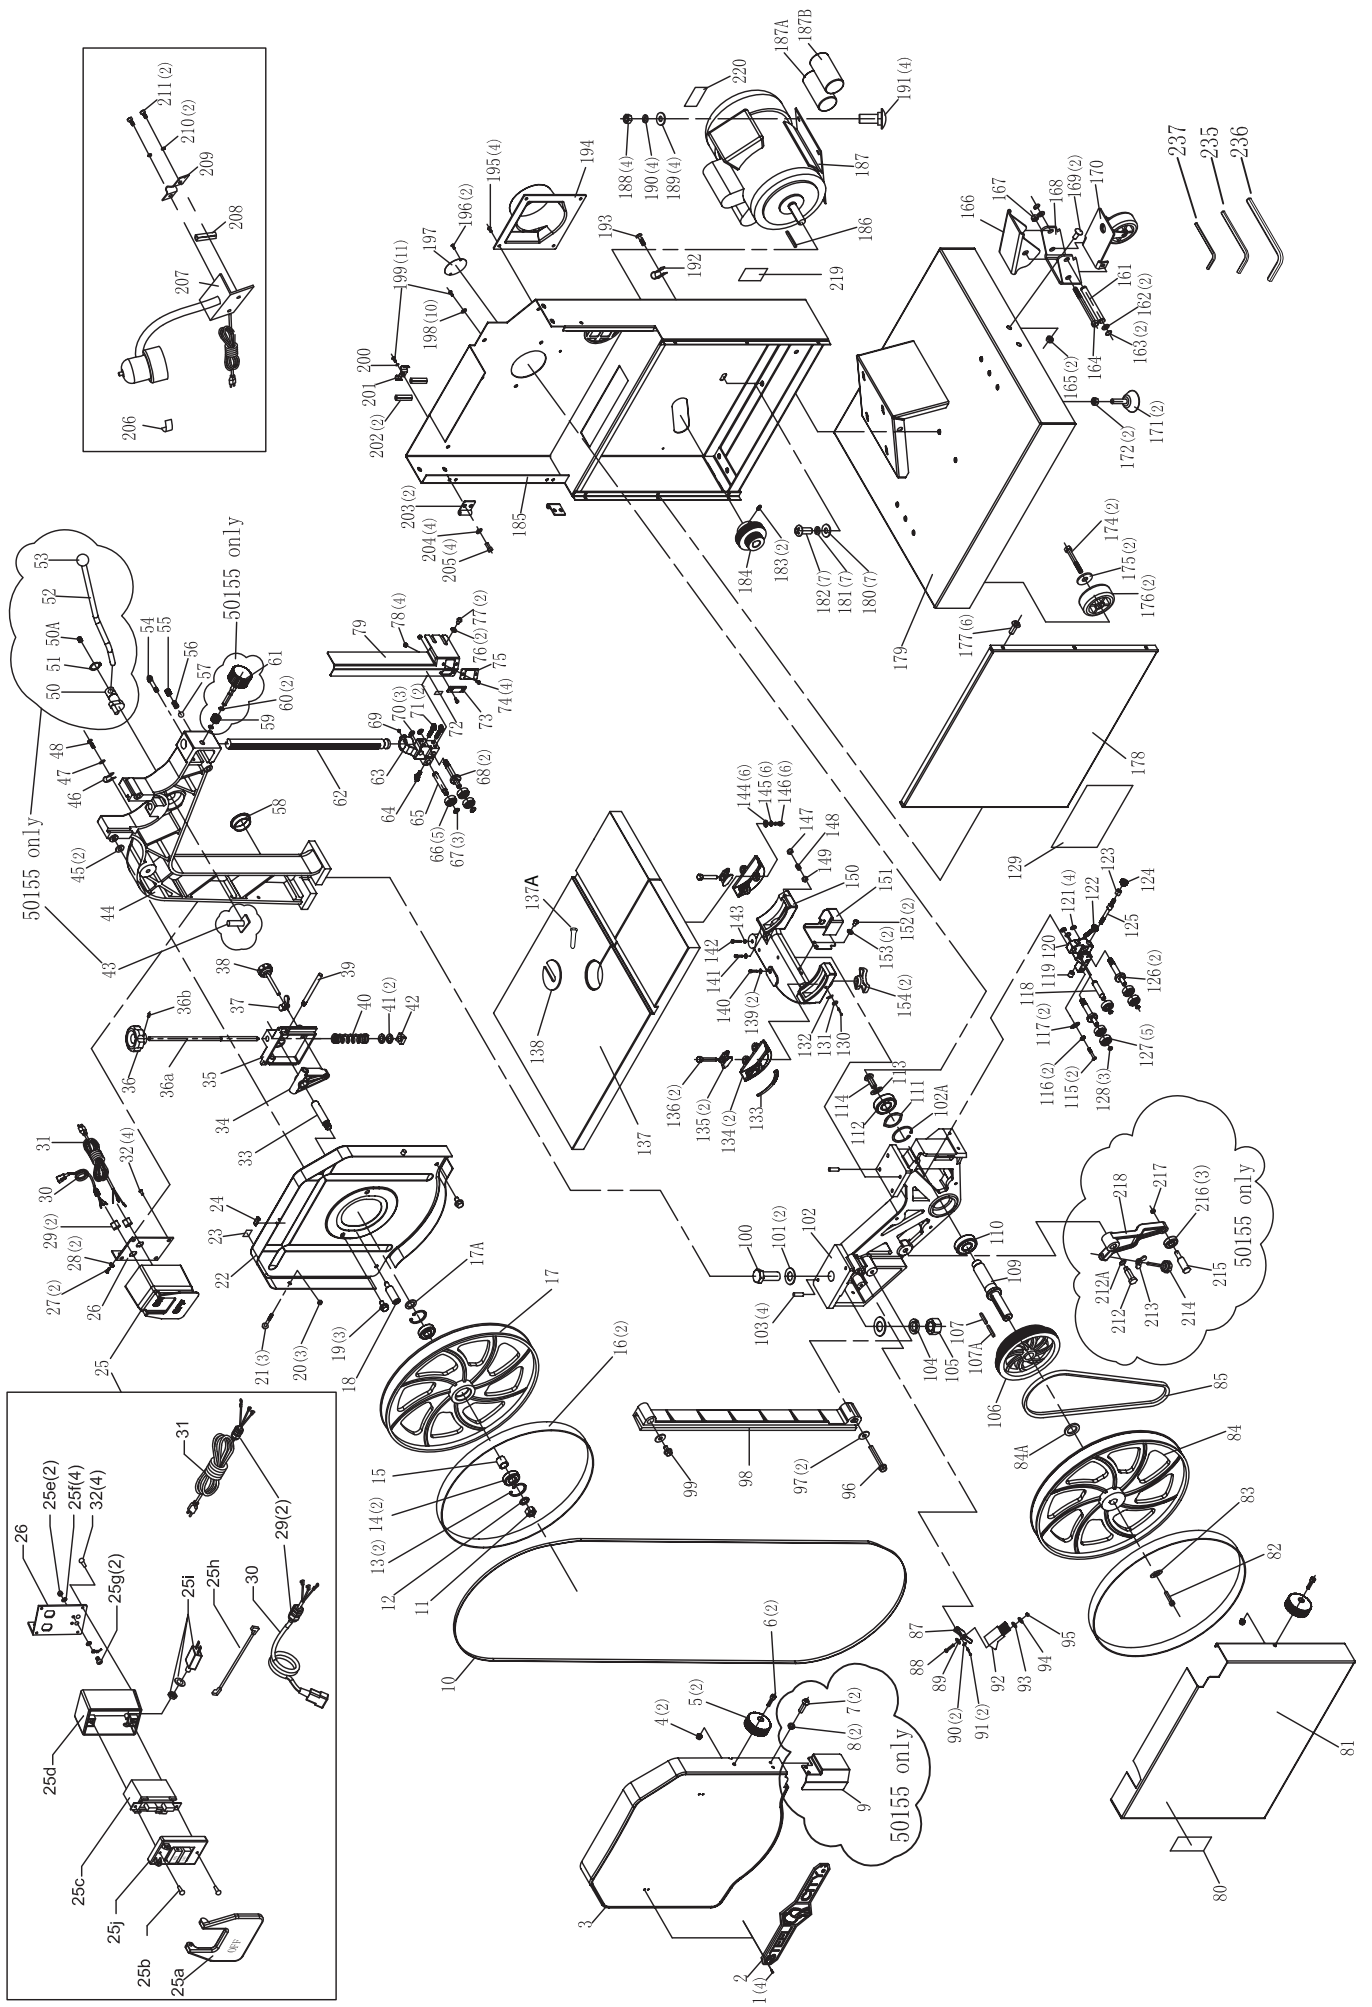

EXPLODED VIEWS

50150G / 50150C

SERIAL NO. _____

www.steelcitytoolworks.com

VER. 12.30.13

MAIN UNIT ASSEMBLY

Part List

NO.	DESCRIPTION	QTY.	REMARK
1	RIVET 2X8 mm OR93823	4	
2	NAME PLATE OR73521	1	
3	FRONT UPPER GUARD OR74400	1	
4	M6 LOCK NUT OR91754	2	
5	HAND WHEEL OR73522	2	
6	HEX SOC SCREW M6X22 mm OR91812	2	
7	PAN SCREW M5X8 mm OR90507	2	for 50155G
8	SPRING WASHER 5 OR74406	2	for 50155G
9	SAW GUARD PLATE I OR74405	1	for 50155G
10	SAW BLADE (1/4"W 105"L) OR74401	1	for 50155G
10	SAW BLADE (1/4"W 93.5"L) OR73524	1	for 50150G
11	HEX NUT M12 OR94825	1	
12	FLAT WASHER 12 OR90304	1	
13	INT RET RING ϕ 35 OR94827	2	
14	BEARING 6202 2Z OR94826	2	
15	SLEEVE OR73531	1	
16	TIRE OR73526	2	
17	UPPER WHEEL OR73527	1	
18	STUD OR73554	1	
19	HEX FLANGE SCREW M8X12 mm OR94833	3	
20	HEX FLANGE NUT M6 OR90235	3	
21	PAN HD SCREW M6X10 mm OR93930	3	
22	REAR UPPER GUARD ASSEMBLY OR73529	1	
23	WARNING LABEL TIGHTEN OR73530	1	for 50155
24	PAD OR73528	1	

25	SWITCH ASSEMBLY OR73553	1	
25a	SWITCH PADDLE OR91040	1	
25b	ROUND HD TAP SCR M4X25 mm OR93900	2	
25c	SWITCH OR90343	1	
25d	SWITCH BOX OR91063	1	
25e	HEX NUT M5 OR90381	2	
25f	EXT TOOTH WASHER M5 OR90362	4	
25g	PAN HD SCR M5X8 OR90507	2	
25h	CONNECT CORD/JUMPER OR91032	1	
25i	RESET SWITCH/25 AMP OR70139	1	
25j	SWITCH COVER OR91060	1	
26	SWITCH BRACKET OR73552	1	
27	PAN HD SCREW M6X12 mm OR90306	2	
28	EXT TOOTH WASHER 6 OR94793	2	
29	STRAIN RELIEF (7P-2) OR94832	2	
30	THE CORD SWITCH OR74638	1	
31	POWER CORD (14AWGX3C) OR73551	1	
32	M4X16 mm FL TAP SCREW OR91828	4	
33	UPPER WHEEL SHAFT OR73532	1	
34	HINGE OR73533	1	
35	SLIDING BRACKET OR73535	1	
36	KNOB OR74414	1	
36a	SCREW POST 2 SC10851	1	
36b	SPRING PIN OR91796	1	
37	BUTTERFLY NUT M8 OR94206	1	
38	ADJUST KNOB OR73536	1	