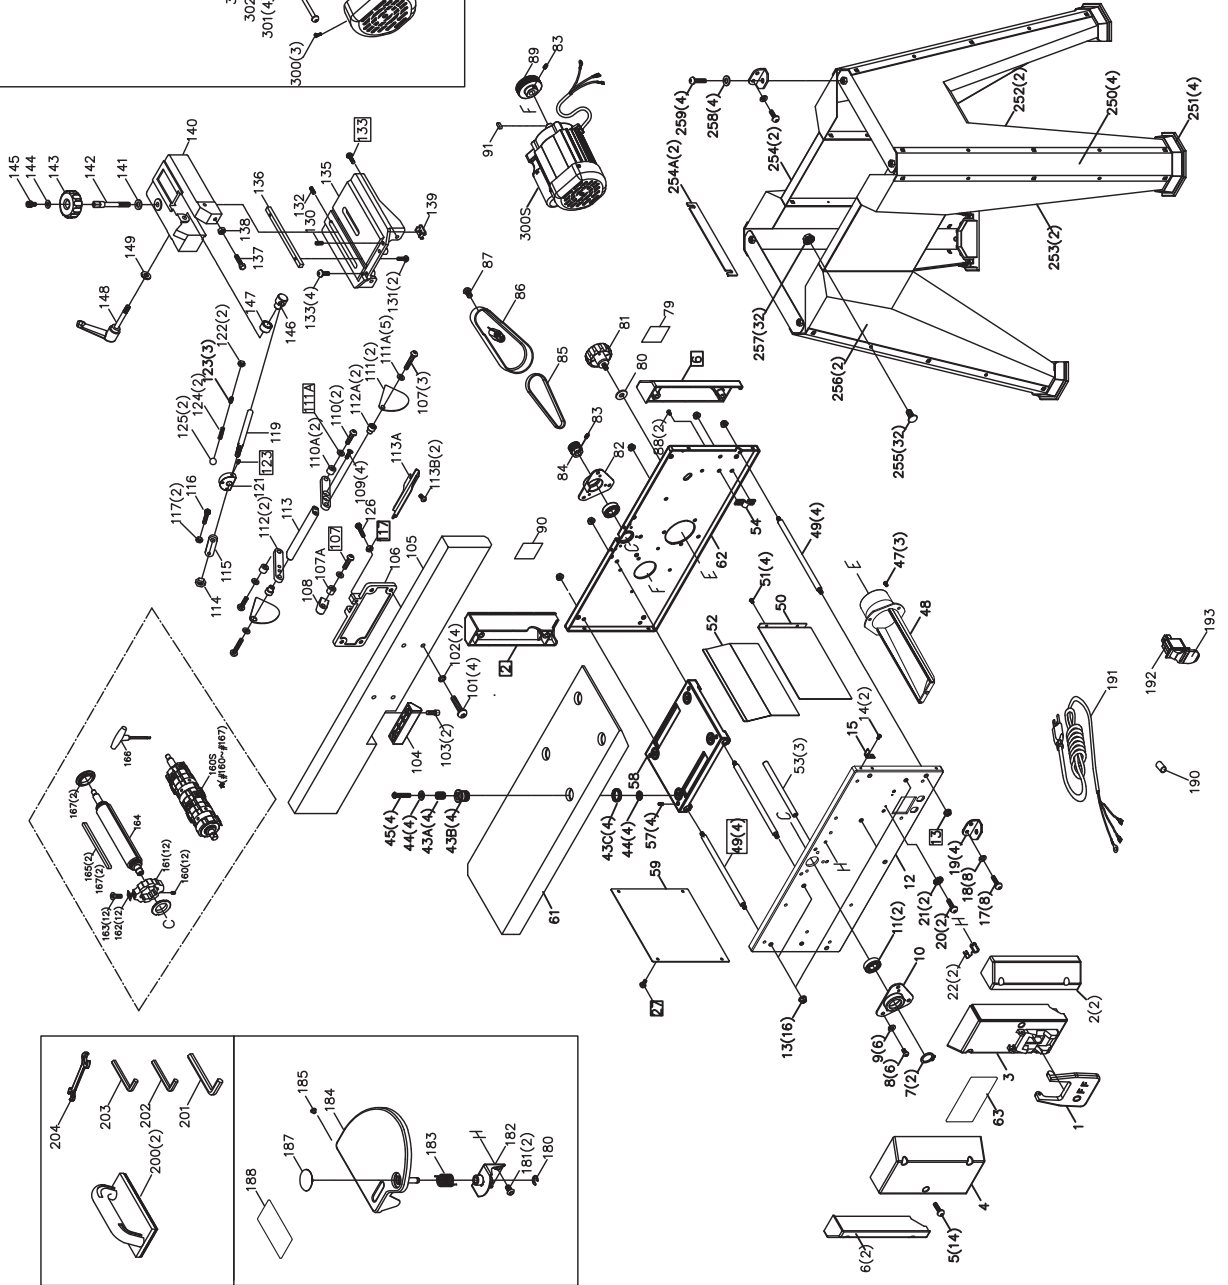

EXPLODED VIEWS

40535GH

SERIAL NO. _____

www.steelcitytoolworks.com

VER. 10.13

ASSEMBLY DIAGRAM

Parts List

Part #	Description	Qty.
1	SWITCH COVER SC10877	1
2	COVER (RIGHT) SC10940	2
3	FRONT COVER (RIGHT) SC10878	1
4	FRONT COVER (LEFT) SC10879	1
5	BUTTON HEAD SOCKET CAP SCREW M6*P1.0*20L SC10880	14
6	COVER (LEFT) SC10881	2
7	RING STW12 SC85306	2
8	SCR HEX SOC BUT HD M6*P1.0*12L SC80729	6
9	SPRING WASHER M6 OR90509	6
10	BEARING RETAINER SC10882	1
11	BALL BEARING 6201ZZ,10000RPM SC83013	2
12	FRONT FRAME SC10883	1
13	HEX FLANGE M6*P1.0 SC81120	16
14	SCR HEX SOC BUT HD M4*P0.7*10L SC80447	2
15	INDICATOR DEPTH SC10884	1
17	SCR HEX SOC BUT HD M6*P1.0*12L SC80729	8
18	SPRING WASHER M6 SC90509	8
19	FOOT SUPPORT SC10885	4
20	SCREW HEX HD M5*P0.8-10L SC80448	2
21	LOCKWASHER EXT M5 SC82128	2
22	HALO 6N3-4 OR74468	2
25	GROMMET KSS GM1410 SC10668	1
26S	HANDLE WHEEL ASSEMBLY	1
26-1	HEX SOC HD SET SCREW M6*P1.0*10L SC80453	1
26-3	HANDLE WHEEL KHC-00001 SC10689	1
27	SCR HEX SOC BUT HD M5*P0.8*6L SC80344	8
28	END COVER (RIGHT) SC10886	1
30	HEX SOC SET SCREW SC81444	4
31	ADJUSTING ROD SC10666	1
32	SHAFT SC10667	2
33	HEX SOC SET SCREW SC80453	4
34	HEX NUT OR90235	1
35	HEX SOC SET SCREW SC10665	1
36	BRACKET SC10664	1
37	HEX HEAD SCREW SC80345	1
38	HEX NUT OR90307	1
39	INFEED SUPPORT SC10887	1
40	HEX NUT M12*P1.75 SC80346	1
41	SHAFT SC10888	1
42	SCALE SC76064	1
43GS	TABLE(RIGHT) SC10889	1
43A	ADJUST SCREW SC10660	8
44	FLAT WASHER SC82130	8
45	BUTTON HD SCREW SC80347	8
46	GASKET SC10890	2
47	M5-P0.8-10mm SCR HEX SOC BUT HD M5*P0.8-10L SC80452	3
48	DUST CHUTE SC10891	1
49	TIE ROD SC10892	8
50	PLATE(R) SC10893	1