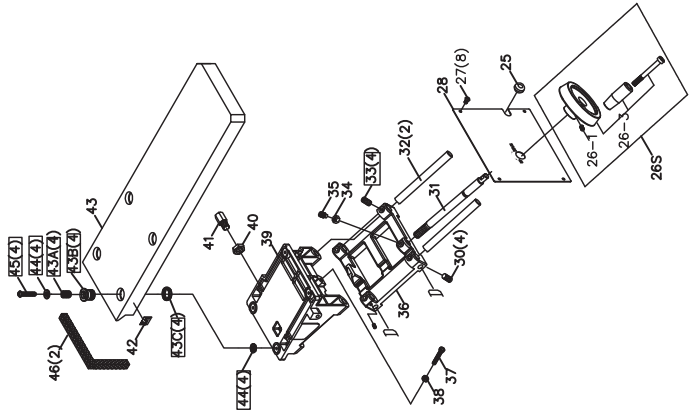

EXPLODED VIEWS

40535GH

SERIAL NO. _____

www.steelcitytoolworks.com

VER. 10.13

ASSEMBLY DIAGRAM

Parts List

Part #	Description	Qty.
1	SWITCH COVER SC10877	1
2	COVER (RIGHT) SC10940	2
3	FRONT COVER (RIGHT) SC10878	1
4	FRONT COVER (LEFT) SC10879	1
5	BUTTON HEAD SOCKET CAP SCREW M6*P1.0*20L SC10880	14
6	COVER (LEFT) SC10881	2
7	RING STW12 SC85306	2
8	SCR HEX SOC BUT HD M6*P1.0*12L SC80729	6
9	SPRING WASHER M6 OR90509	6
10	BEARING RETAINER SC10882	1
11	BALL BEARING 6201ZZ,10000RPM SC83013	2
12	FRONT FRAME SC10883	1
13	HEX FLANGE M6*P1.0 SC81120	16
14	SCR HEX SOC BUT HD M4*P0.7*10L SC80447	2
15	INDICATOR DEPTH SC10884	1
17	SCR HEX SOC BUT HD M6*P1.0*12L SC80729	8
18	SPRING WASHER M6 SC90509	8
19	FOOT SUPPORT SC10885	4
20	SCREW HEX HD M5*P0.8-10L SC80448	2
21	LOCKWASHER EXT M5 SC82128	2
22	HALO 6N3-4 OR74468	2
25	GROMMET KSS GM1410 SC10668	1
26S	HANDLE WHEEL ASSEMBLY	1
26-1	HEX SOC HD SET SCREW M6*P1.0*10L SC80453	1
26-3	HANDLE WHEEL KHC-00001 SC10689	1
27	SCR HEX SOC BUT HD M5*P0.8*6L SC80344	8
28	END COVER (RIGHT) SC10886	1
30	HEX SOC SET SCREW SC81444	4
31	ADJUSTING ROD SC10666	1
32	SHAFT SC10667	2
33	HEX SOC SET SCREW SC80453	4
34	HEX NUT OR90235	1
35	HEX SOC SET SCREW SC10665	1
36	BRACKET SC10664	1
37	HEX HEAD SCREW SC80345	1
38	HEX NUT OR90307	1
39	INFEED SUPPORT SC10887	1
40	HEX NUT M12*P1.75 SC80346	1
41	SHAFT SC10888	1
42	SCALE SC76064	1
43GS	TABLE(RIGHT) SC10889	1
43A	ADJUST SCREW SC10660	8
44	FLAT WASHER SC82130	8
45	BUTTON HD SCREW SC80347	8
46	GASKET SC10890	2
47	M5-P0.8-10mm SCR HEX SOC BUT HD M5*P0.8-10L SC80452	3
48	DUST CHUTE SC10891	1
49	TIE ROD SC10892	8
50	PLATE(R) SC10893	1