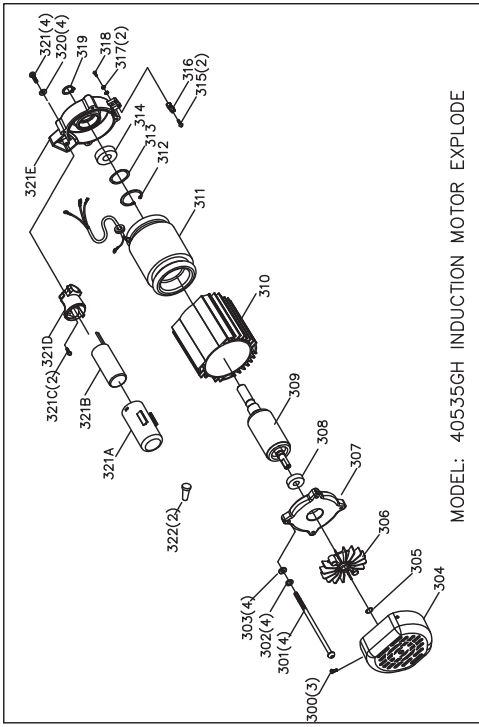

EXPLODED VIEWS

40535GH

SERIAL NO. _____

www.steelcitytoolworks.com

VER. 10.13

ASSEMBLY DIAGRAM

Parts List

Part #	Description	Qty.
1	SWITCH COVER SC10877	1
2	COVER (RIGHT) SC10940	2
3	FRONT COVER (RIGHT) SC10878	1
4	FRONT COVER (LEFT) SC10879	1
5	BUTTON HEAD SOCKET CAP SCREW M6*P1.0*20L SC10880	14
6	COVER (LEFT) SC10881	2
7	RING STW12 SC85306	2
8	SCR HEX SOC BUT HD M6*P1.0*12L SC80729	6
9	SPRING WASHER M6 OR90509	6
10	BEARING RETAINER SC10882	1
11	BALL BEARING 6201ZZ,10000RPM SC83013	2
12	FRONT FRAME SC10883	1
13	HEX FLANGE M6*P1.0 SC81120	16
14	SCR HEX SOC BUT HD M4*P0.7*10L SC80447	2
15	INDICATOR DEPTH SC10884	1
17	SCR HEX SOC BUT HD M6*P1.0*12L SC80729	8
18	SPRING WASHER M6 SC90509	8
19	FOOT SUPPORT SC10885	4
20	SCREW HEX HD M5*P0.8-10L SC80448	2
21	LOCKWASHER EXT M5 SC82128	2
22	HALO 6N3-4 OR74468	2
25	GROMMET KSS GM1410 SC10668	1
26S	HANDLE WHEEL ASSEMBLY	1
26-1	HEX SOC HD SET SCREW M6*P1.0*10L SC80453	1
26-3	HANDLE WHEEL KHC-00001 SC10689	1
27	SCR HEX SOC BUT HD M5*P0.8*6L SC80344	8
28	END COVER (RIGHT) SC10886	1
30	HEX SOC SET SCREW SC81444	4
31	ADJUSTING ROD SC10666	1
32	SHAFT SC10667	2
33	HEX SOC SET SCREW SC80453	4
34	HEX NUT OR90235	1
35	HEX SOC SET SCREW SC10665	1
36	BRACKET SC10664	1
37	HEX HEAD SCREW SC80345	1
38	HEX NUT OR90307	1
39	INFEED SUPPORT SC10887	1
40	HEX NUT M12*P1.75 SC80346	1
41	SHAFT SC10888	1
42	SCALE SC76064	1
43GS	TABLE(RIGHT) SC10889	1
43A	ADJUST SCREW SC10660	8
44	FLAT WASHER SC82130	8
45	BUTTON HD SCREW SC80347	8
46	GASKET SC10890	2
47	M5-P0.8-10mm SCR HEX SOC BUT HD M5*P0.8-10L SC80452	3
48	DUST CHUTE SC10891	1
49	TIE ROD SC10892	8
50	PLATE(R) SC10893	1